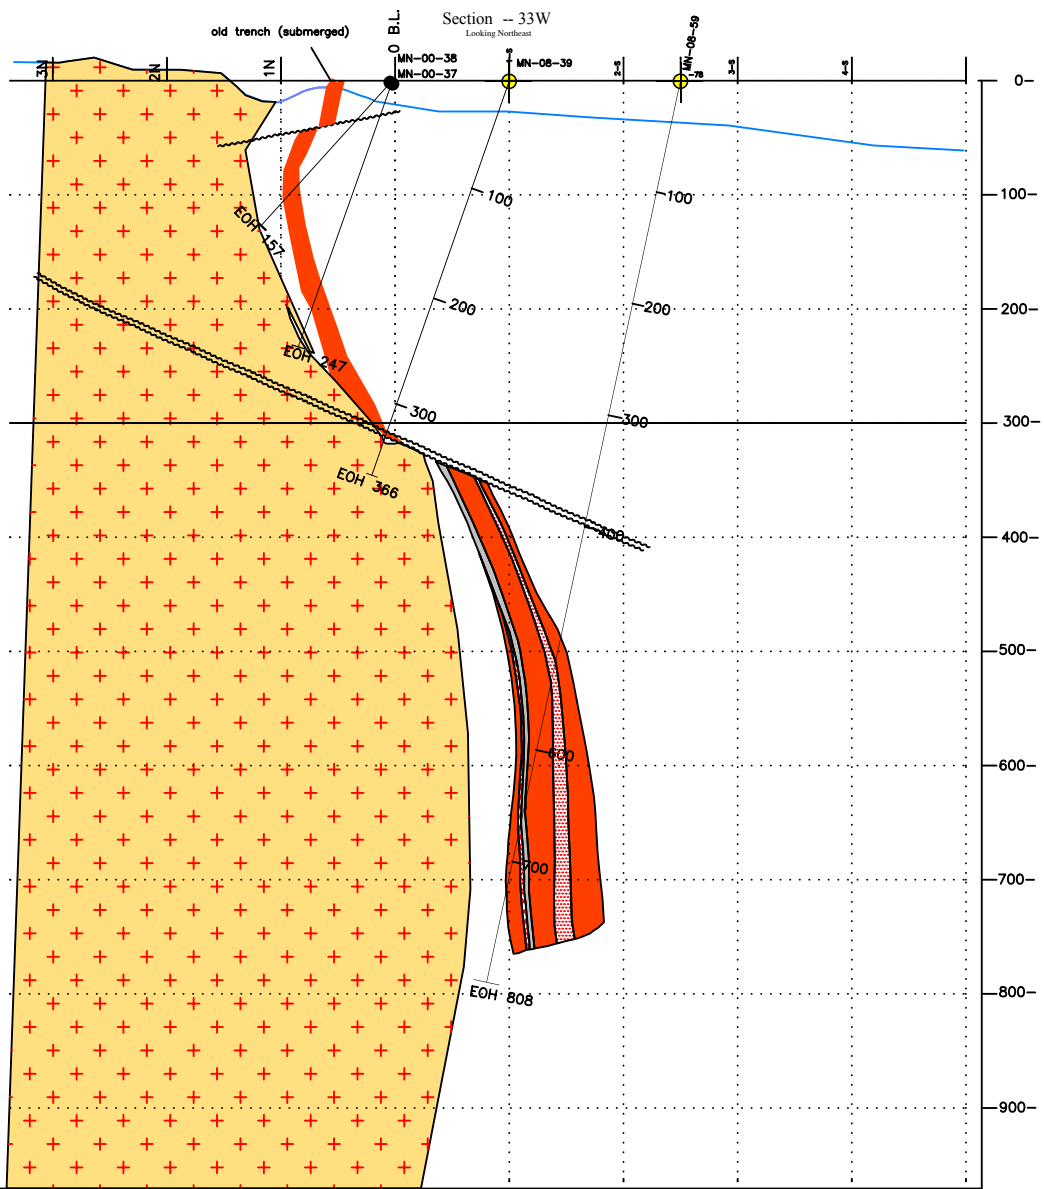

old trench (submerged)

Section -- 33W
Looking Northeast

COPPER REEF DEPOSIT 
 HBED Grid-B.L.0-L33W
 Prepared by:  **GeoStar**
 Date: 08/15/2008

LEGEND

-  Granodiorite
-  Massive Sulfidates
-  Fault Zone (Thrust)